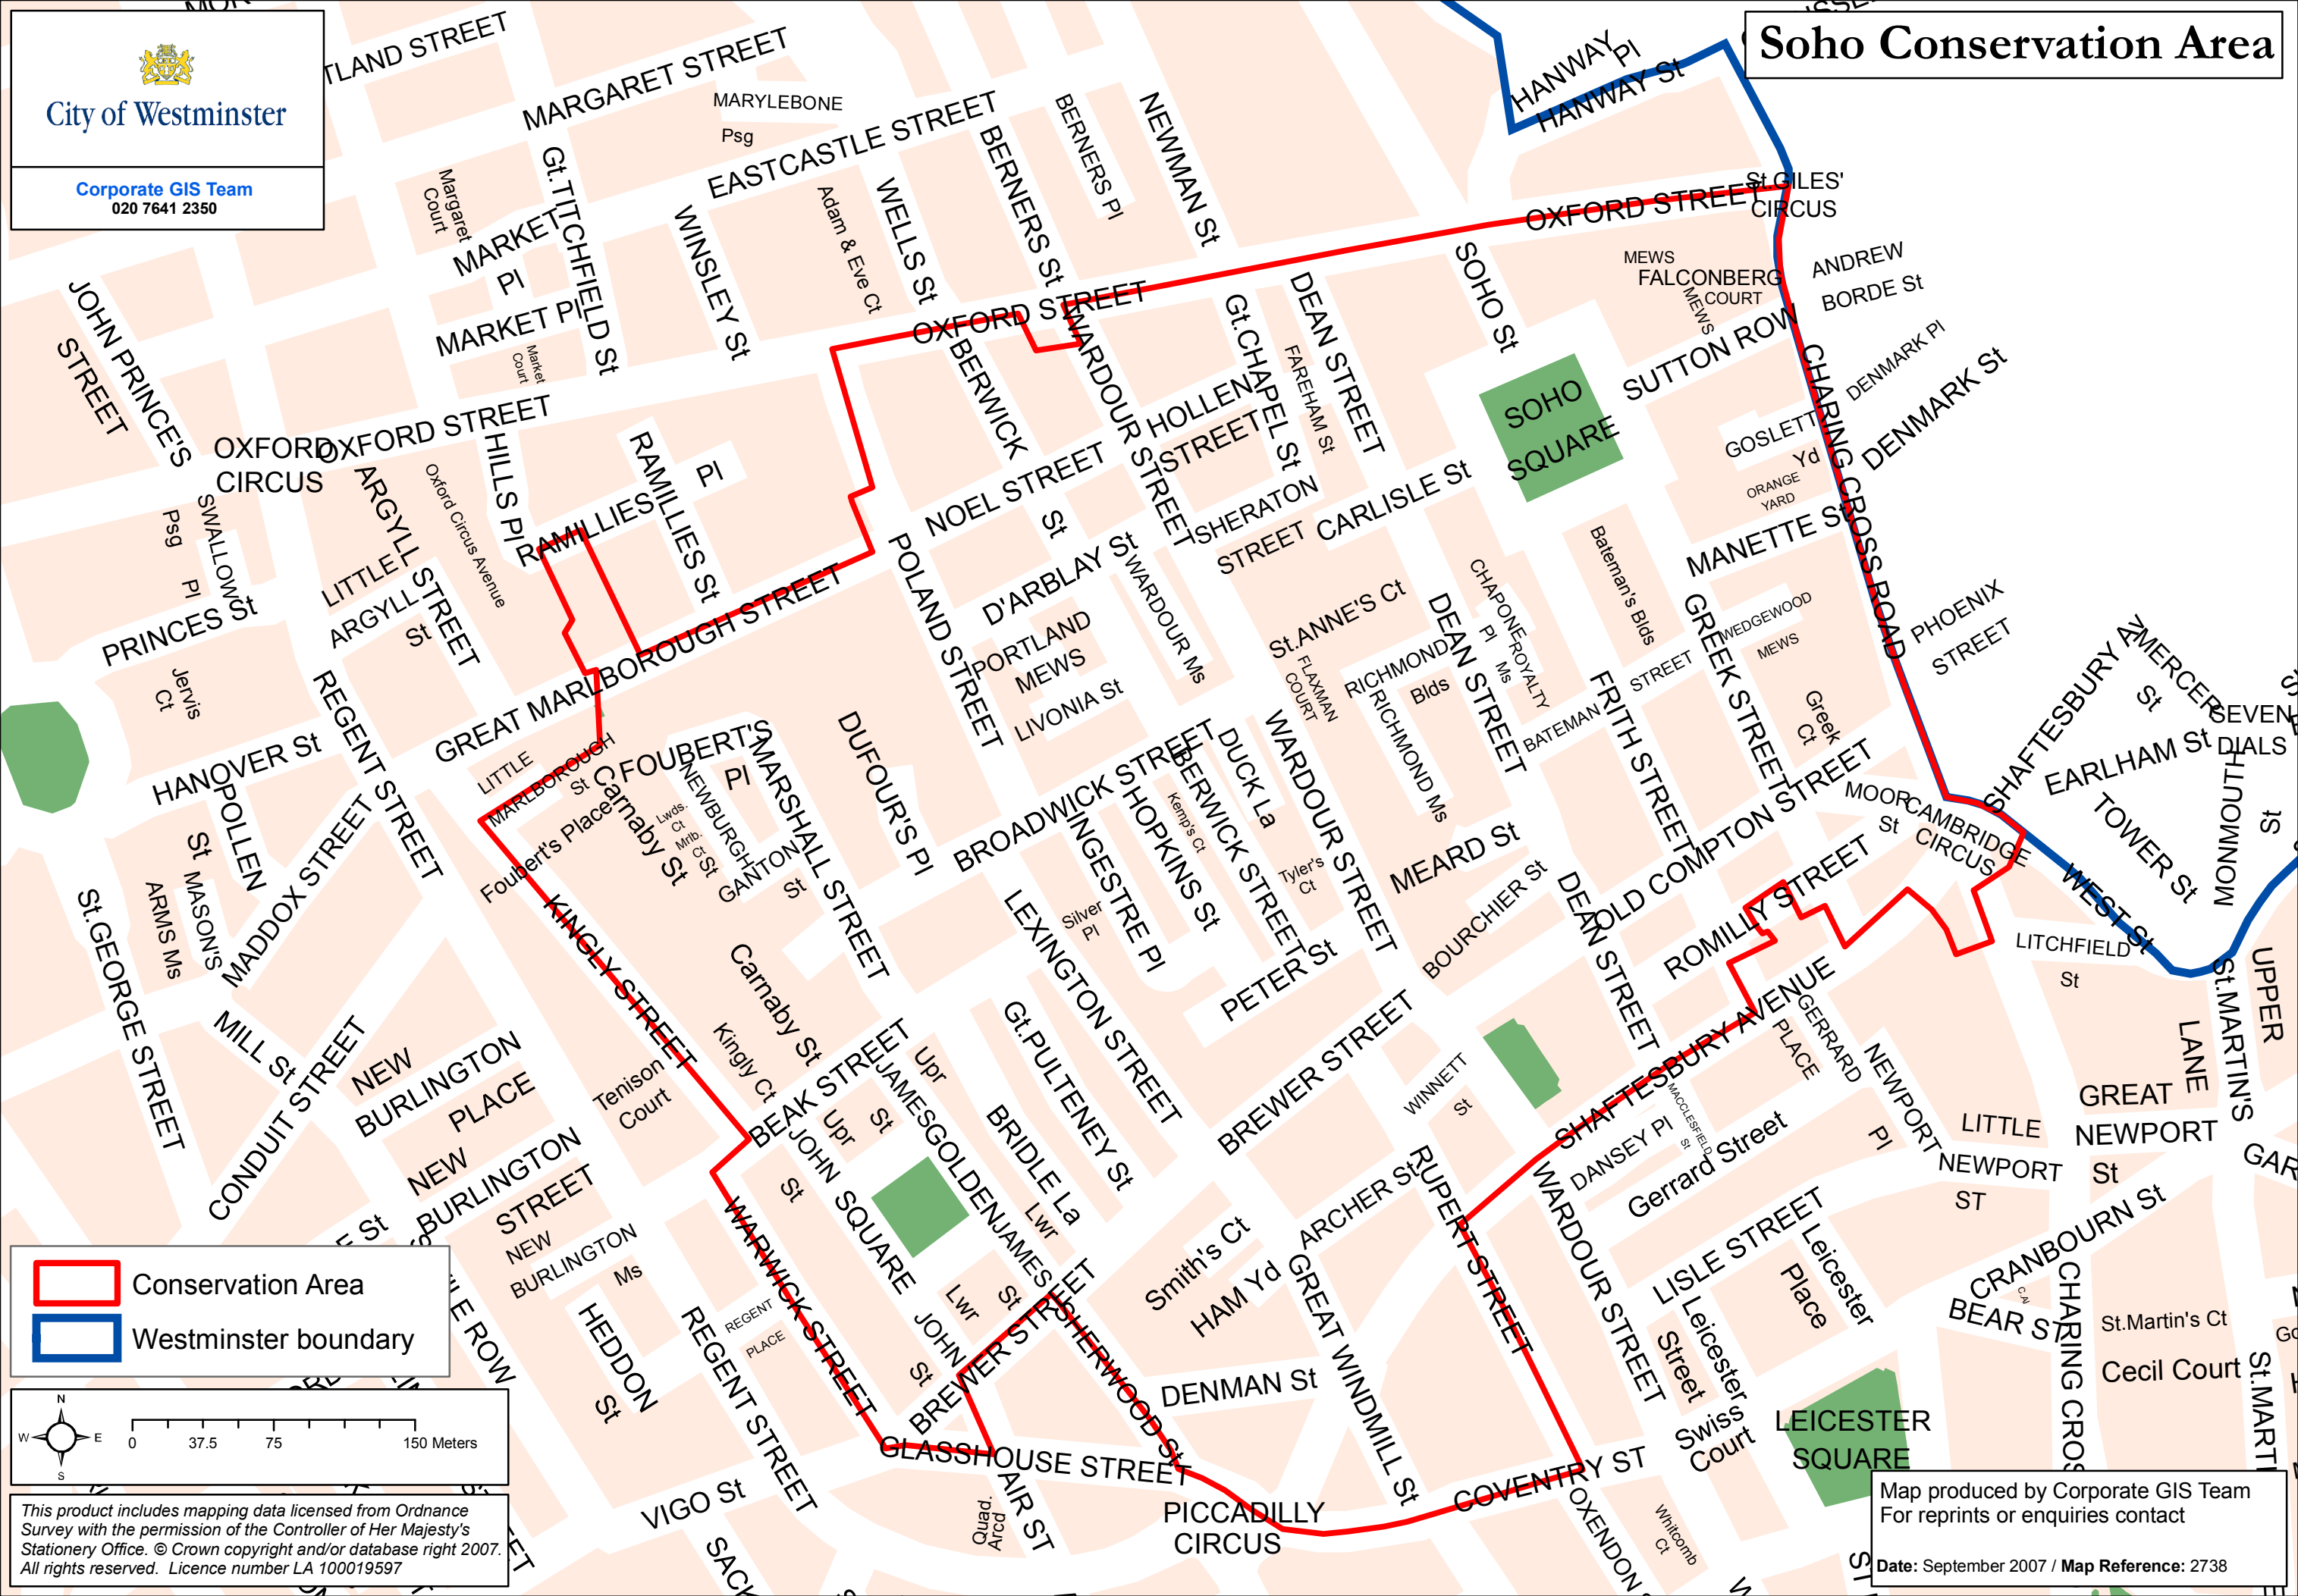

Soho Conservation Area

-  Conservation Area
-  Westminster boundary

This product includes mapping data licensed from Ordnance Survey with the permission of the Controller of Her Majesty's Stationery Office. © Crown copyright and/or database right 2007. All rights reserved. Licence number LA 100019597

Map produced by Corporate GIS Team
For reprints or enquiries contact

Date: September 2007 / Map Reference: 2738