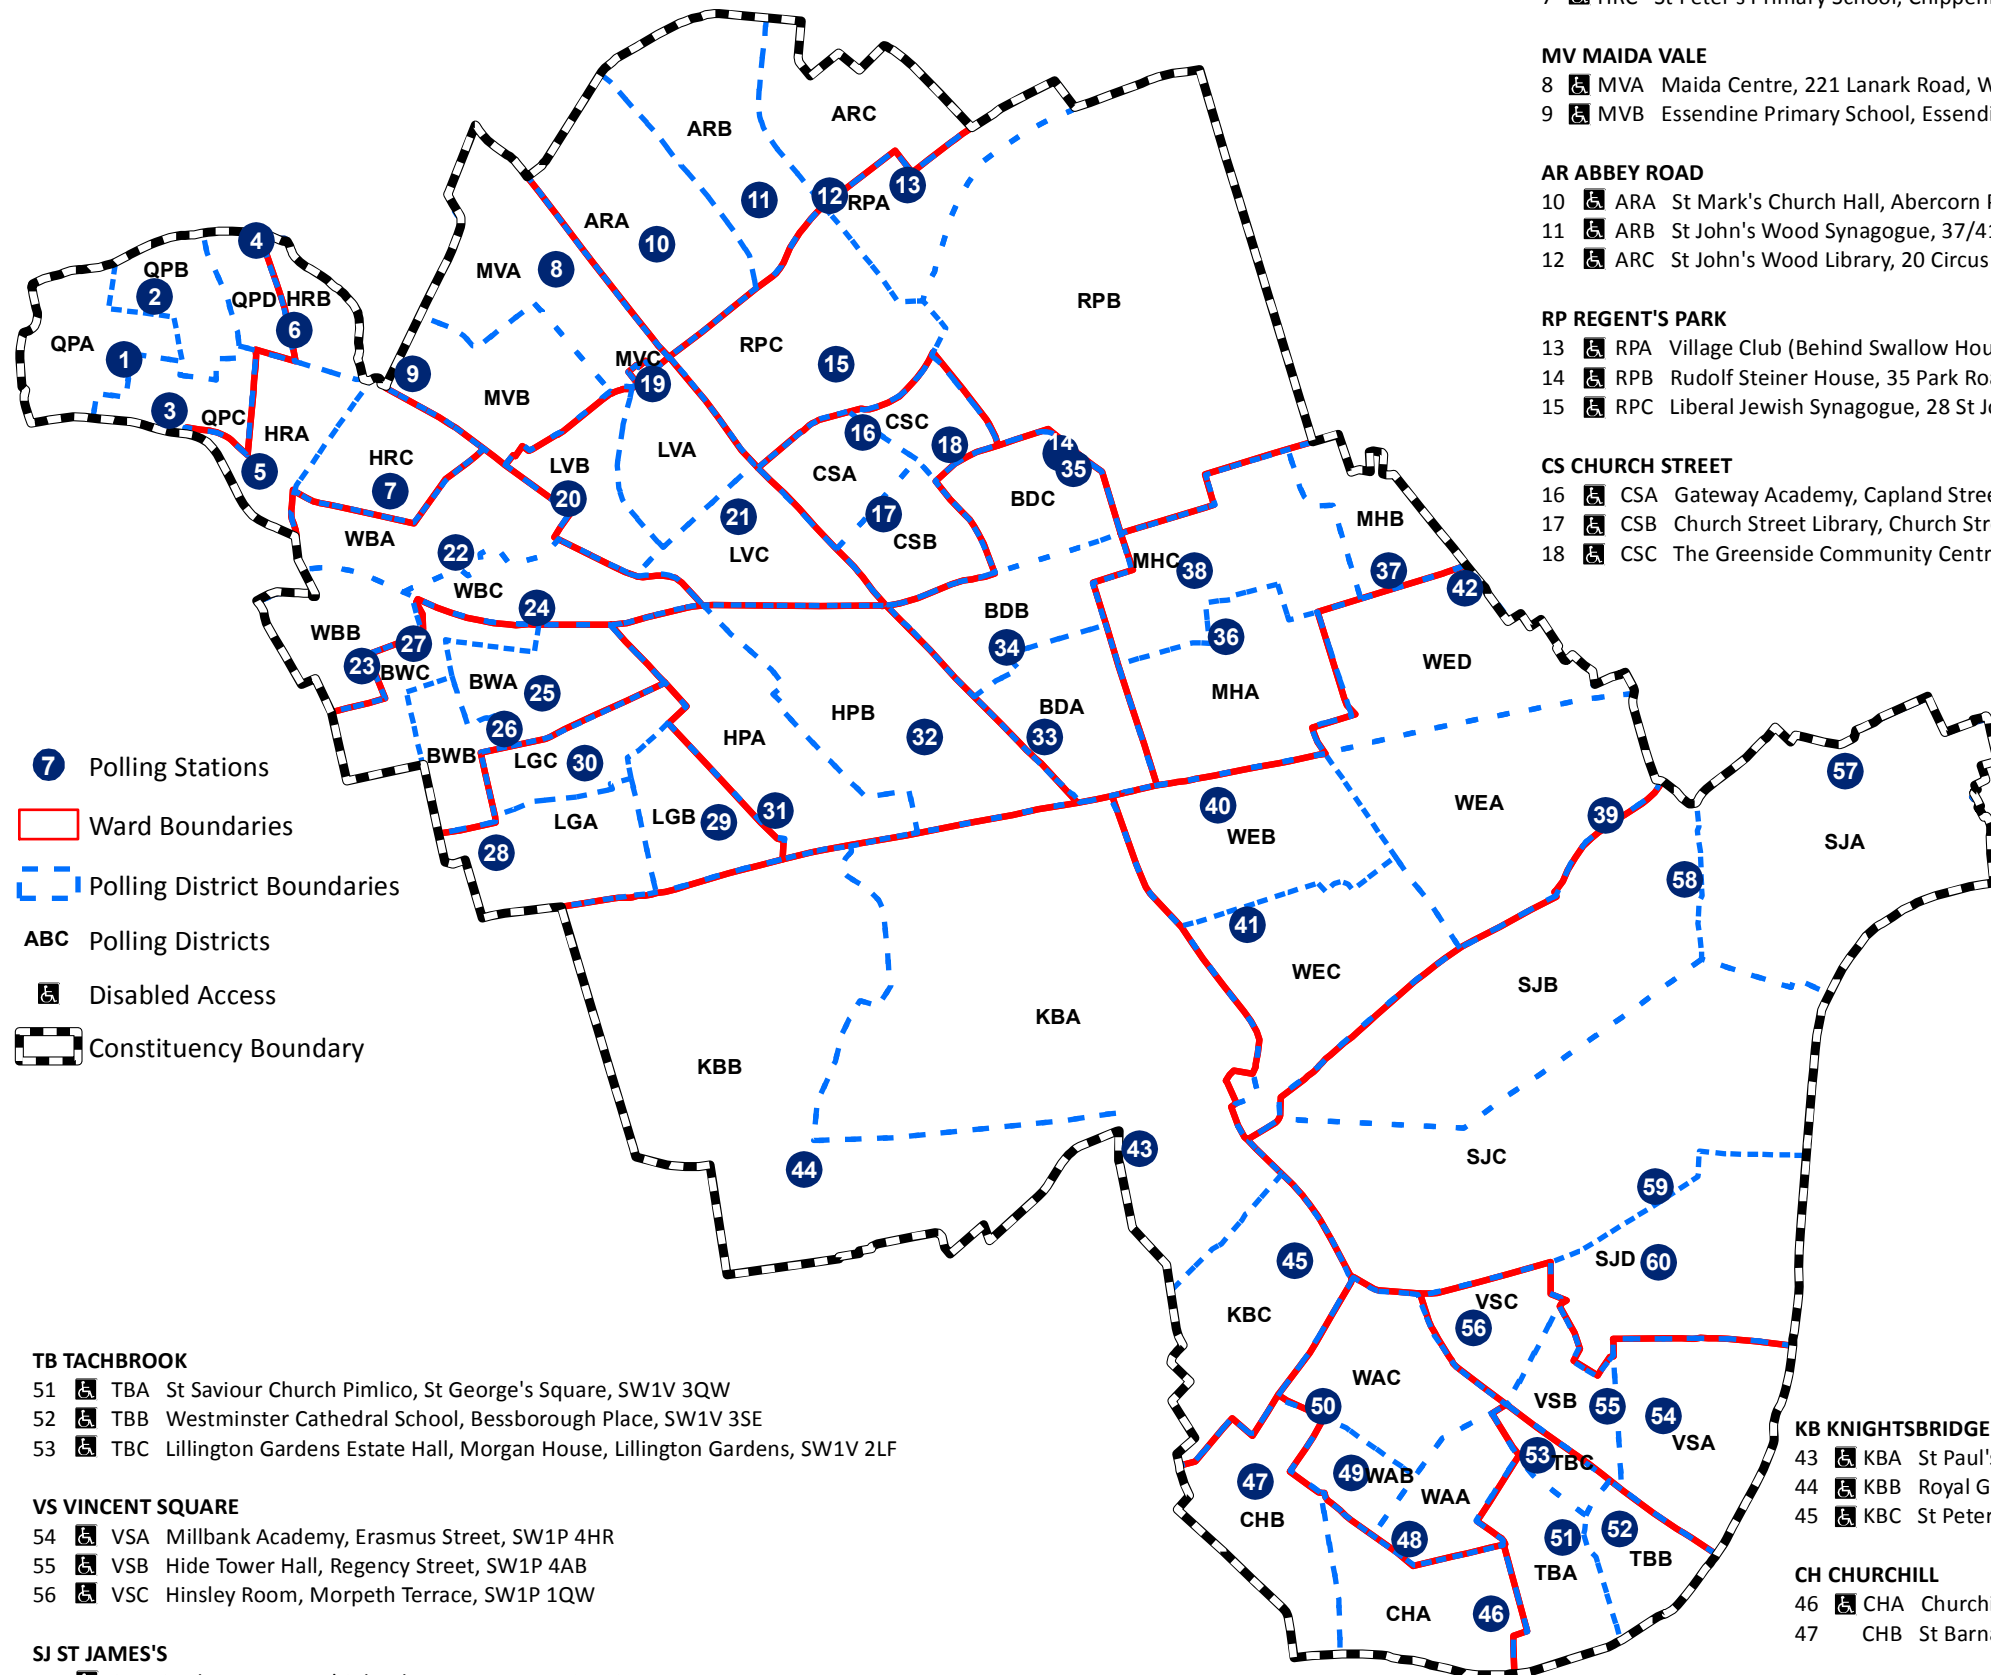

## Ward and polling district boundaries and location of polling stations

City of Westminster

Corporate GIS Team

### QP QUEEN'S PARK

- 1 ♿ QPA St Jude's Church Hall, 67 Ilbert Street, W10 4QH
- 2 ♿ QPB Beethoven Centre, Third Avenue, W10 4JL
- 3 ♿ QPC New Avenues Youth Project, 3-7 Third Avenue, W10 4RS
- 4 ♿ QPD St Luke's Church Hall, Fernhead Road, W9 3EH

### MV MAIDA VALE

- 8 ♿ MVA Maida Centre, 221 Lanark Road, W9 1NX
- 9 ♿ MVB Essendine Primary School, Essendine Road, W9 2LR