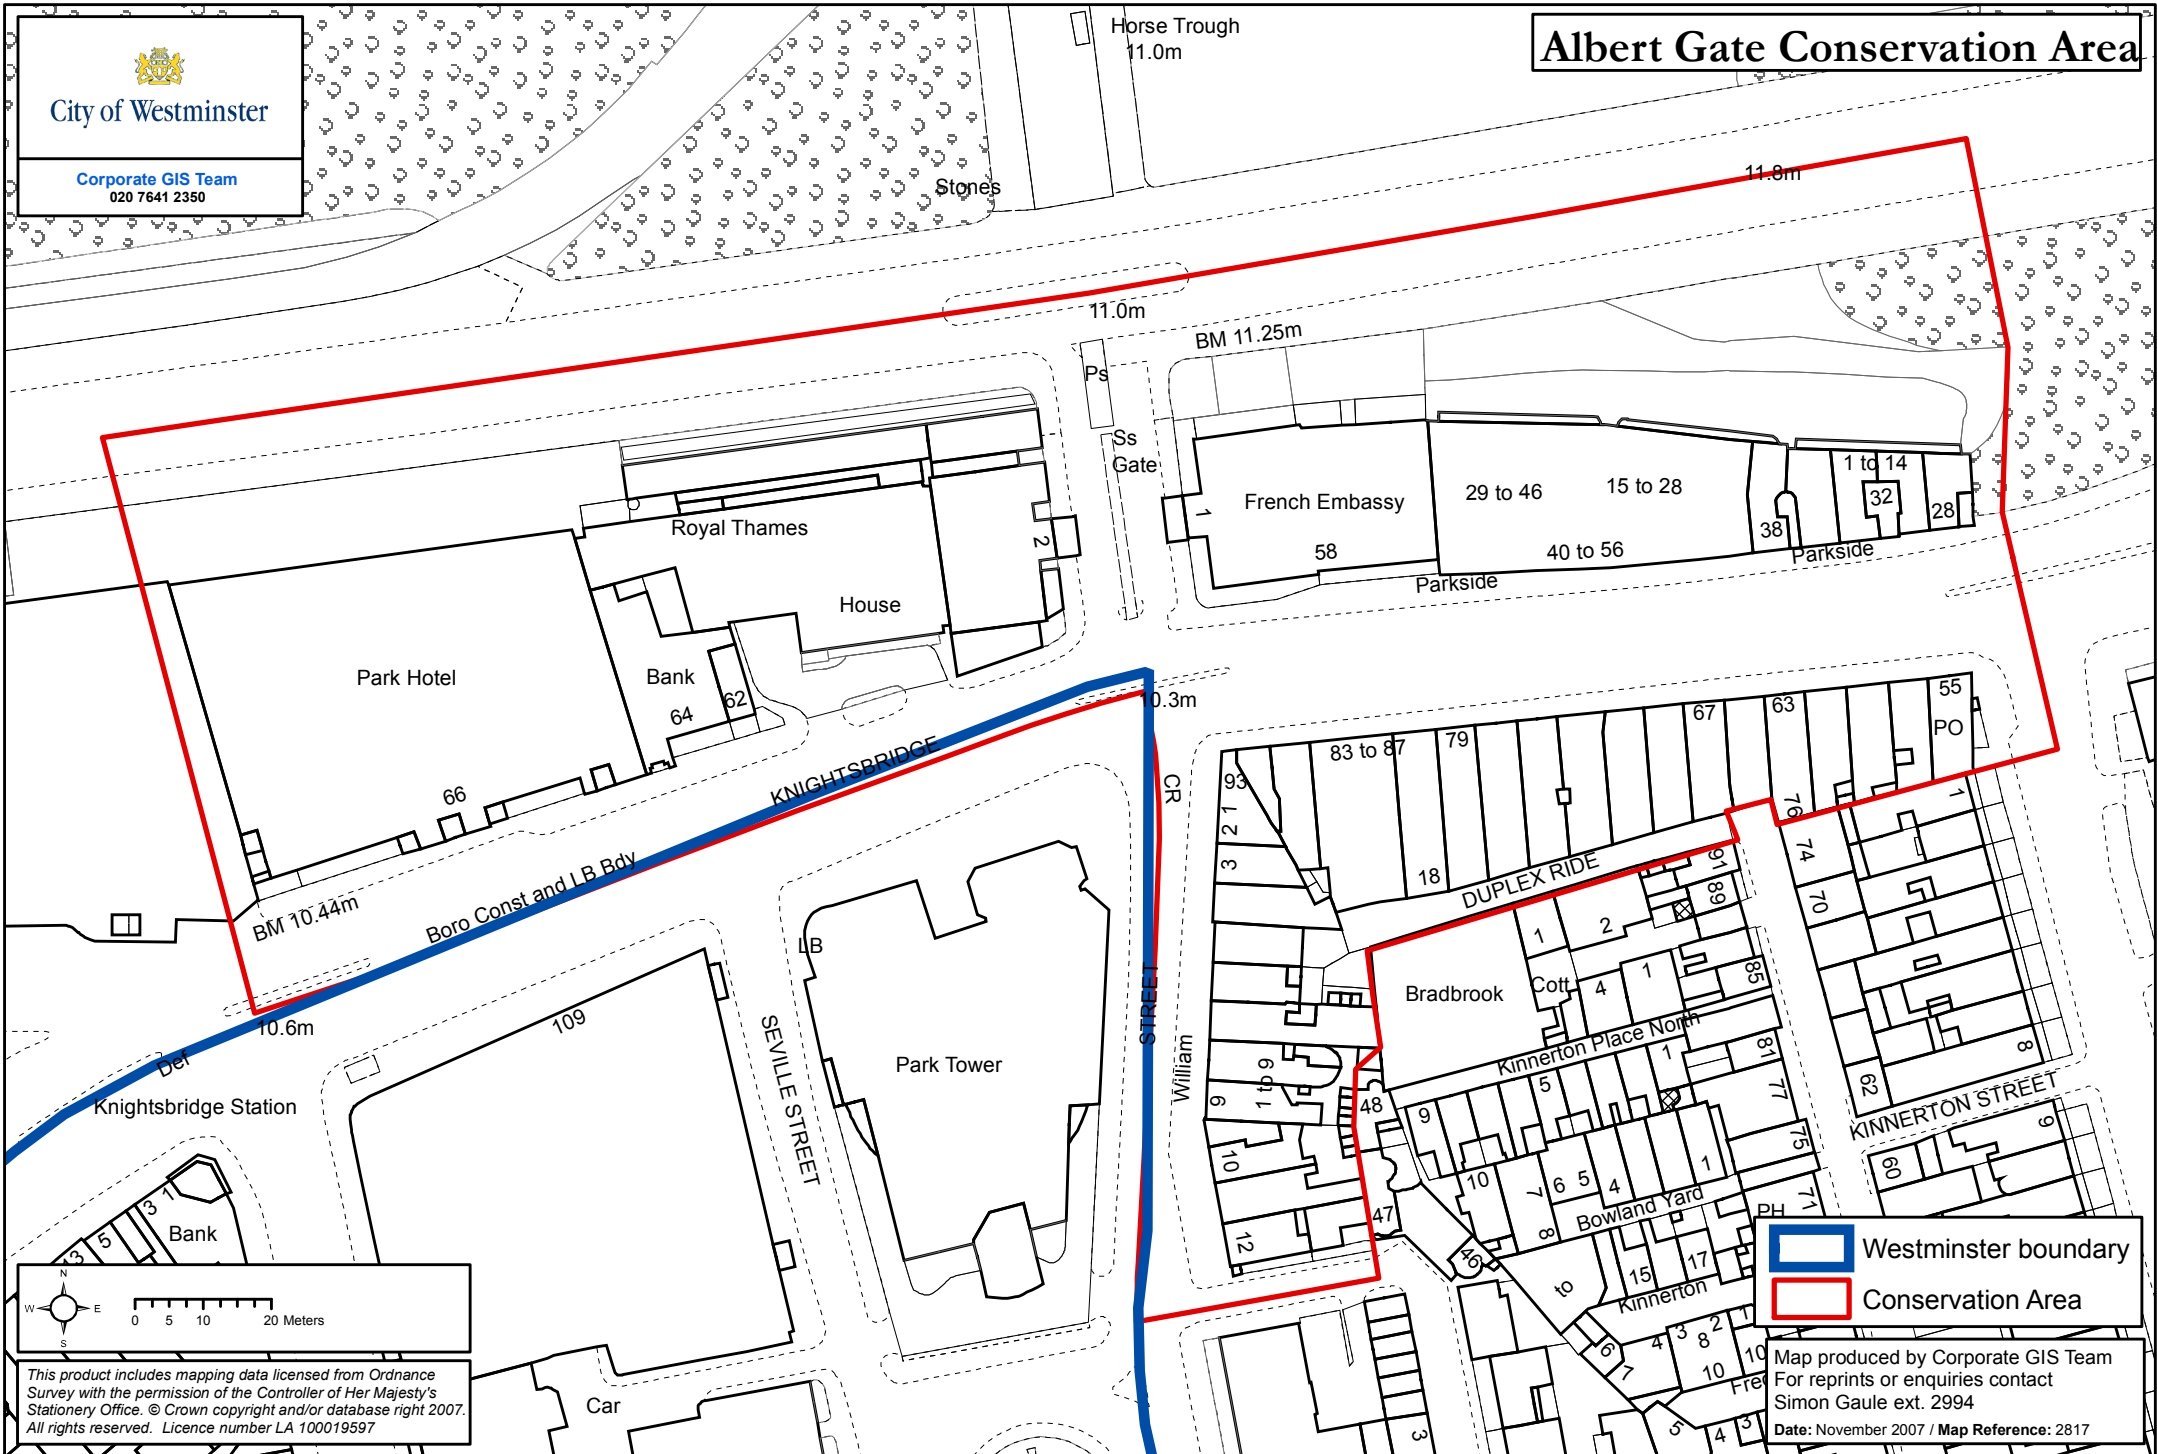

City of Westminster

Corporate GIS Team
020 7641 2350

Albert Gate Conservation Area

Westminster boundary
 Conservation Area

Map produced by Corporate GIS Team
 For reprints or enquiries contact
 Simon Gaule ext. 2994
 Date: November 2007 / Map Reference: 2817

This product includes mapping data licensed from Ordnance Survey with the permission of the Controller of Her Majesty's Stationery Office. © Crown copyright and/or database right 2007. All rights reserved. Licence number LA 100019597